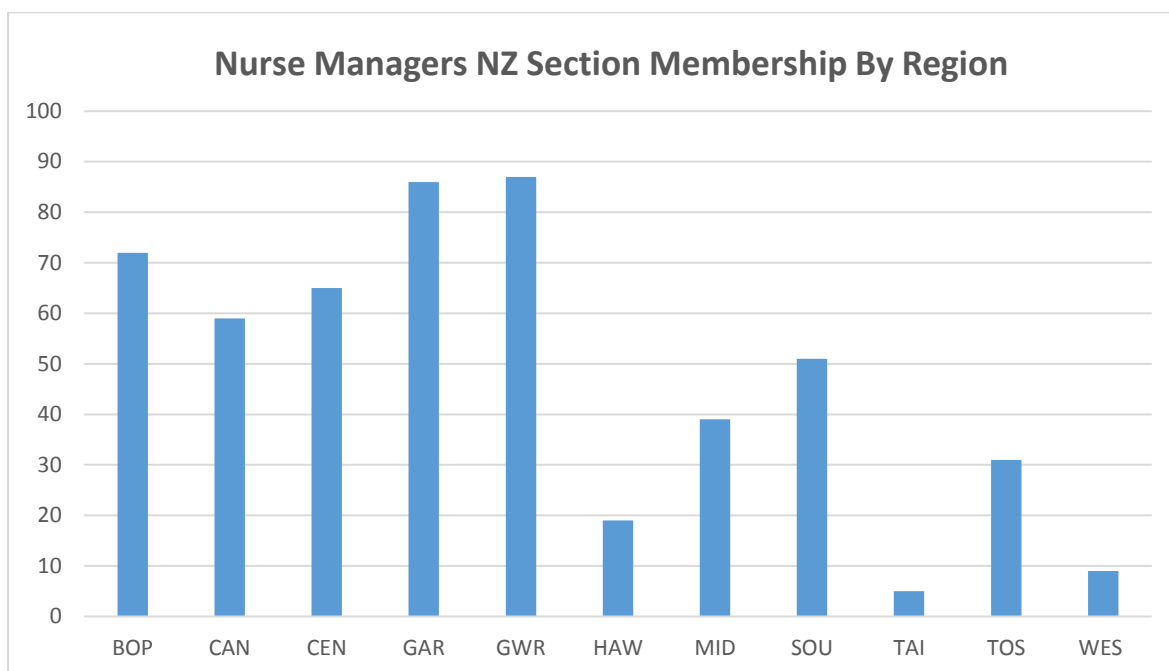

# Nurse Managers NZ Membership Report

As at 3 October 2018

## 2018 Membership

Bay of Plenty/Tairawhiti	72
Canterbury	59
Central	65
Greater Auckland Region	86
Greater Wellington Region	87
Te Matau a-Maui	19
Midlands	39
Southern	51
Tai Tokerau	5
Top of the South	31
Westland	9
<b>Total</b>	<b>523</b>

## 2017 Membership

Bay of Plenty/Tairawhiti	69
Canterbury	57
Central	64
Greater Auckland Region	78
Greater Wellington Region	78
Te Matau a-Maui	11
Midlands	38
Southern	42
Tai Tokerau	5
Top of the South	34
Westland	6
<b>Total</b>	<b>482</b>