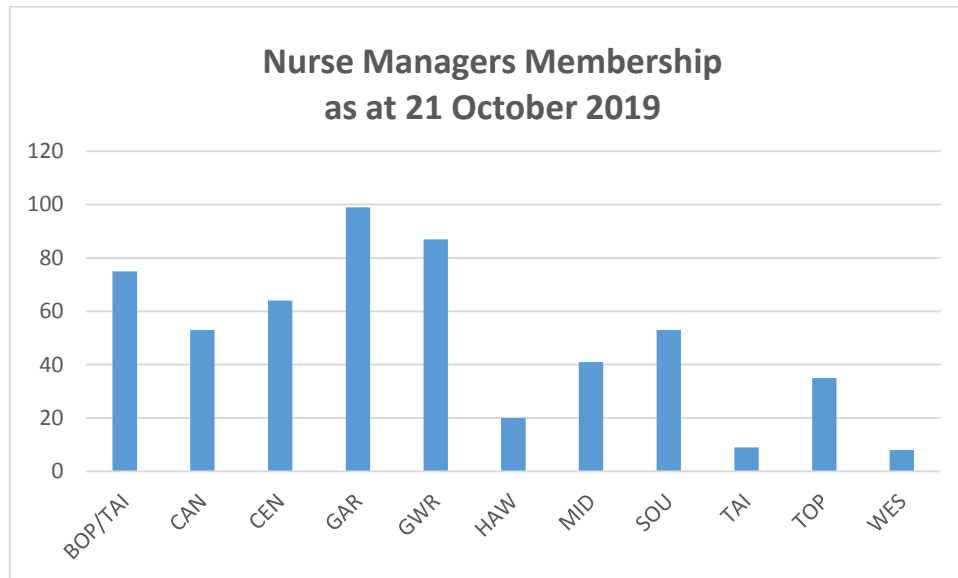

## Nurse Managers NZ Section Membership Report

BOP/TAI	75
CAN	53
CEN	64
GAR	99
GWR	87
HAW	20
MID	41
SOU	53
TAI	9
TOP	35
WES	8
	<b>544</b>