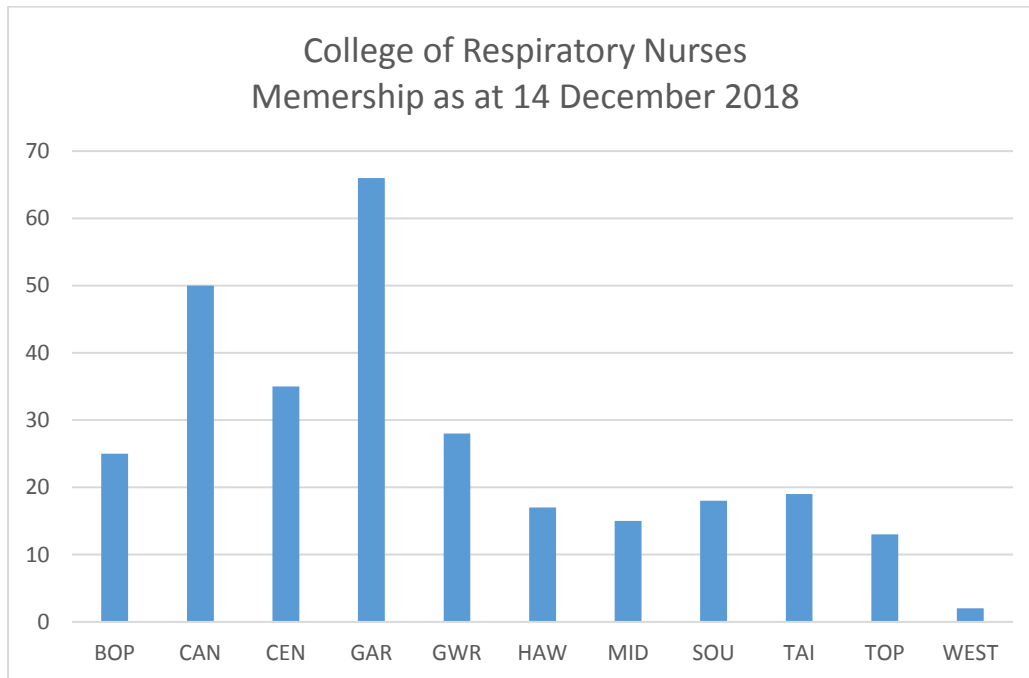

College of Respiratory Nurses Membership Report

BOP	25
CAN	50
CEN	35
GAR	66
GWR	28
HAW	17
MID	15
SOU	18
TAI	19
TOP	13
WEST	2
Total	288